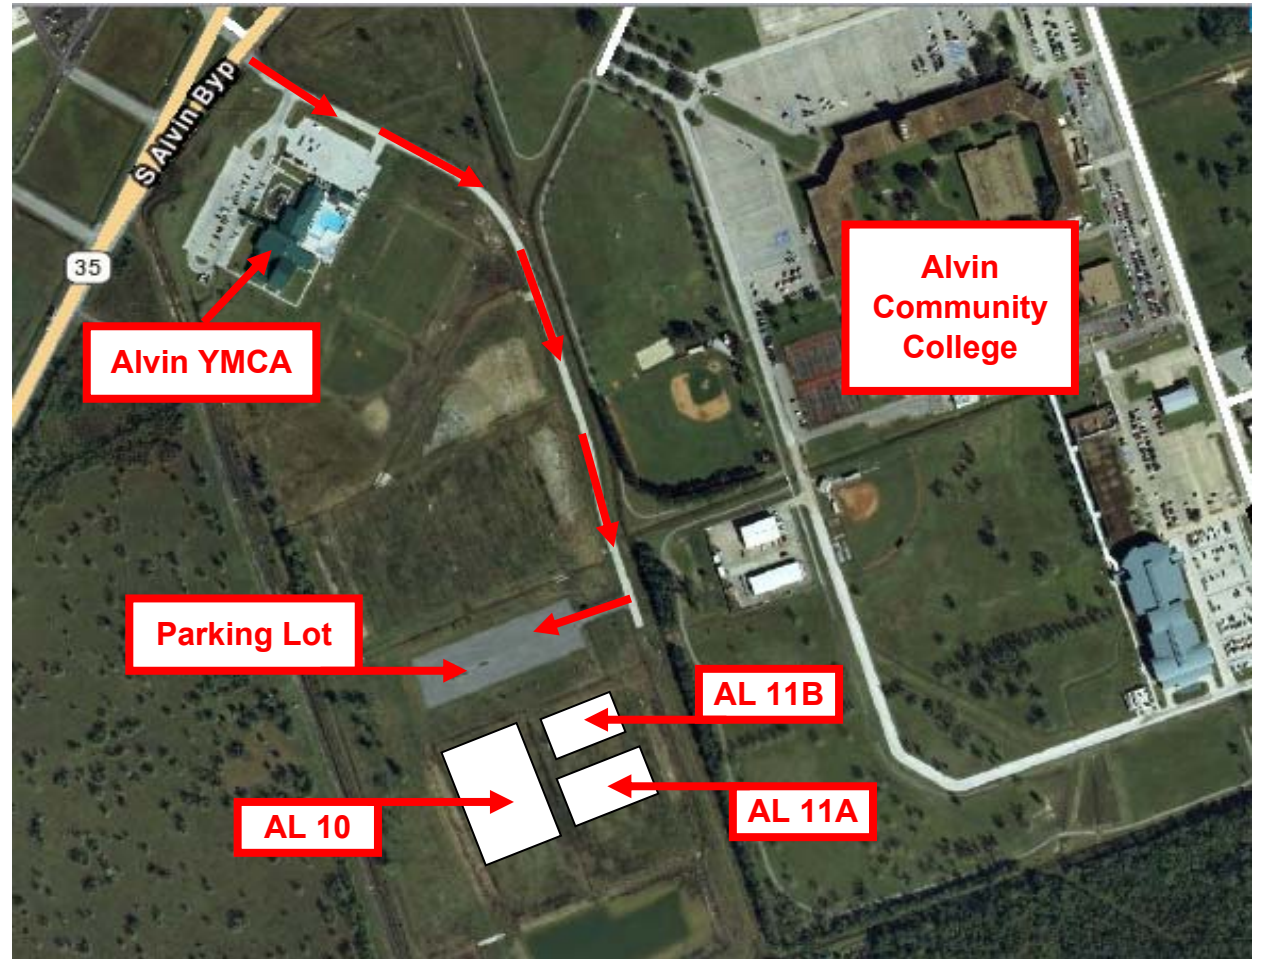

## BRISCOE PARK

11 v 11 - Field: AL 10

8 v 8 - Field: AL 11A

6 v 6 - Field: AL 11B

Briscoe Park is located on the south side of Alvin  
off of Bypass 35 behind the Alvin YMCA,  
just south of the Alvin Community College.

## RESOFT PARK

- 11v11 36, 37, 39, 40
- 8v8 38a, 38b
- 6v6 43, 44
- 4v4 41, 42
- 3v3 45, 46

ALVIN