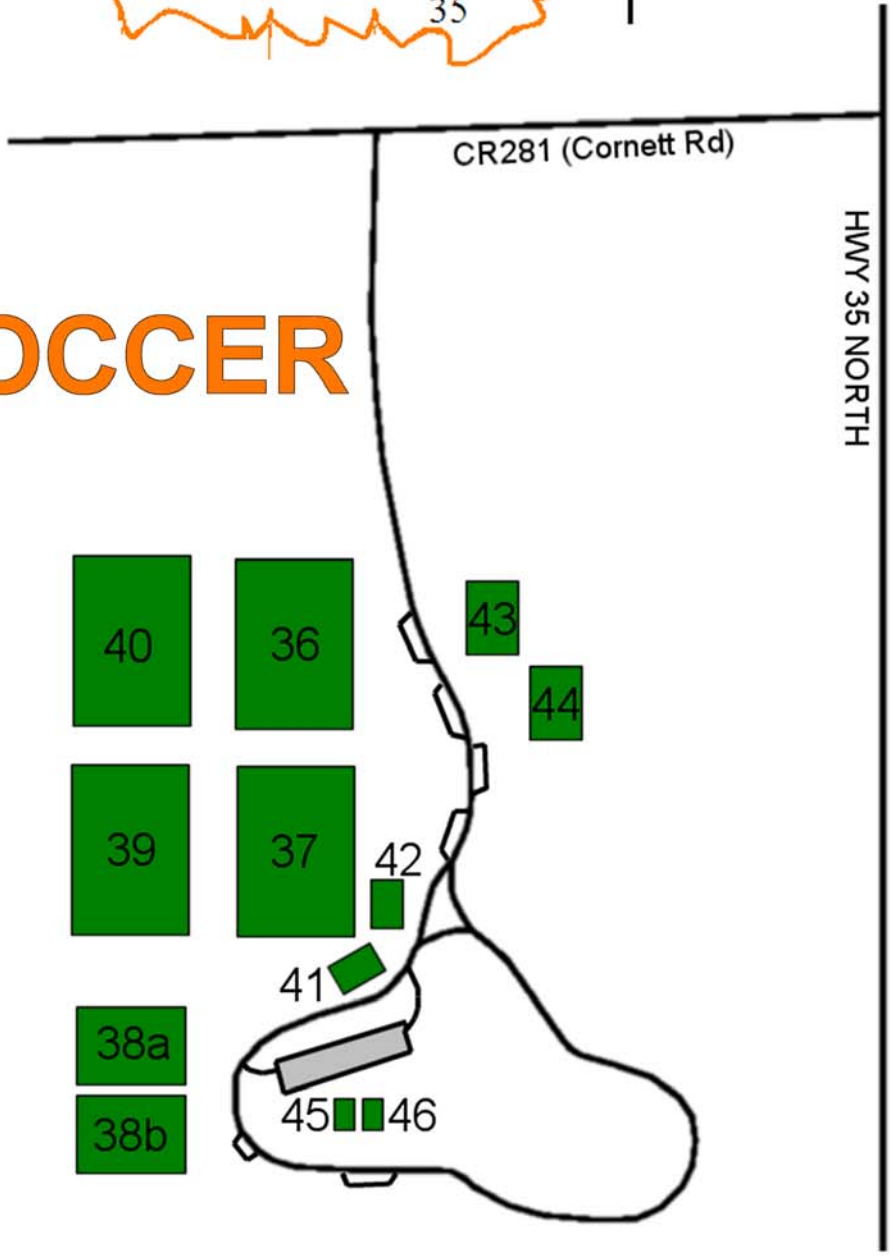

## BRISCOE PARK

11 v 11 - Field: AL 10

8 v 8 - Field: AL 11A

6 v 6 - Field: AL 11B

Briscoe Park is located on the south side of Alvin  
off of Bypass 35 behind the Alvin YMCA,  
just south of the Alvin Community College.

## RESOFT PARK

- 11v11 36, 37, 39, 40
- 8v8 38a, 38b
- 6v6 43, 44
- 4v4 41, 42
- 3v3 45, 46

ALVIN