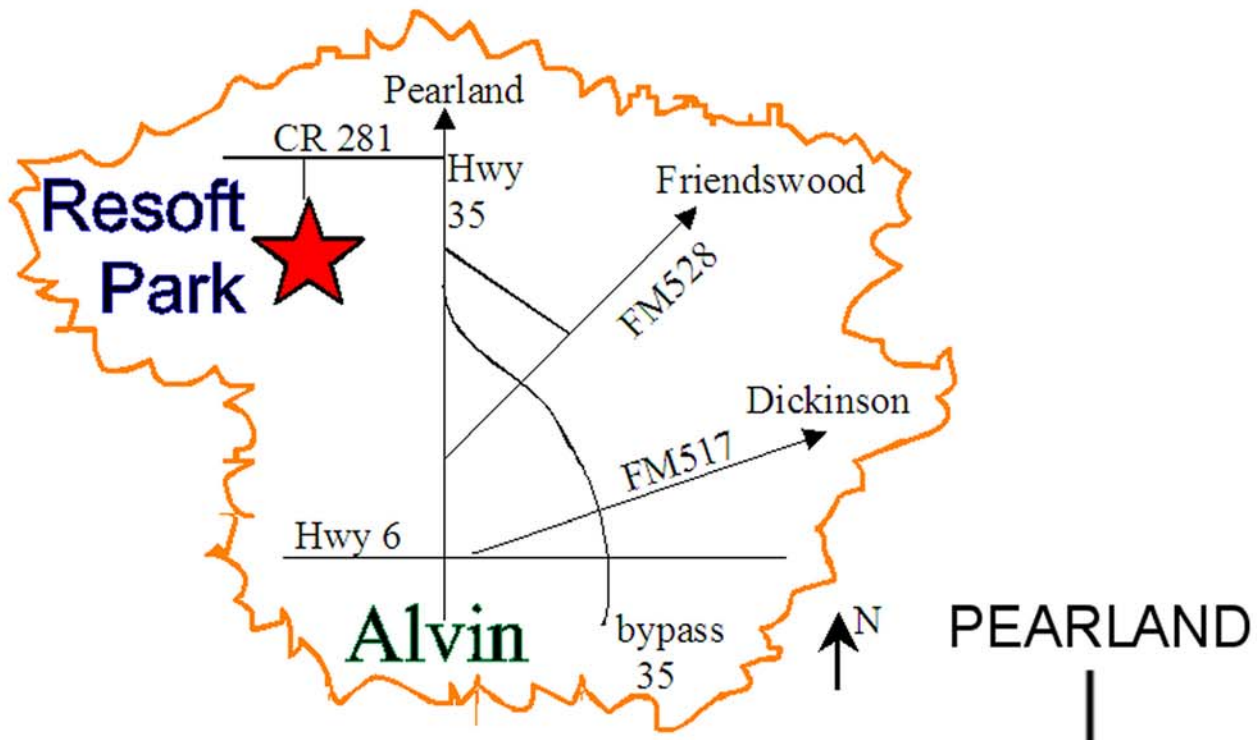

## BRISCOE PARK

11 v 11 - Field: AL 10

8 v 8 - Field: AL 11A

6 v 6 - Field: AL 11B

Briscoe Park is located on the south side of Alvin  
off of Bypass 35 behind the Alvin YMCA,  
just south of the Alvin Community College.

## RESOFT PARK

- 11v11 36, 37, 39, 40
- 8v8 38a, 38b
- 6v6 43, 44
- 4v4 41, 42
- 3v3 45, 46

ALVIN