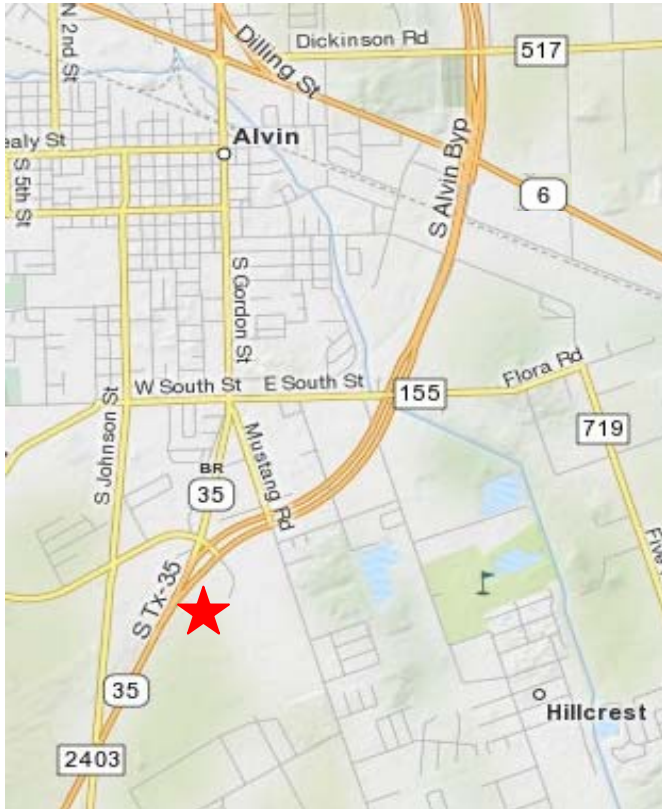

## BRISCOE PARK

11 v 11 - Field: AL 10

8 v 8 - Field: AL 11A

6 v 6 - Field: AL 11B

Briscoe Park is located on the south side of Alvin  
off of Bypass 35 behind the Alvin YMCA,  
just south of the Alvin Community College.

## RESOFT PARK

- 11v11 36, 37, 39, 40
- 8v8 38a, 38b
- 6v6 43, 44
- 4v4 41, 42
- 3v3 45, 46

ALVIN